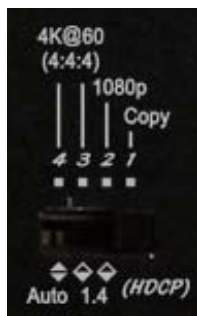

18G

VKSM-6G108(8 Port)

VKSM-6G116(16 Port)

8 / 16 Port 4K UHD @60Hz HDMI 2.0 Splitter with Auto Easy-Scaling Function

► Specifications

Model	VKSM-6G108	VKSM-6G116
HDMI In	HDMI 2.0 x 1	
HDMI Out	HDMI 2.0 x 8	HDMI 2.0 x 16
Bandwidth (Max. Resolution)	3840x2160 @ 60Hz (4:4:4) 4096x2160 @ 60Hz (4:4:4)	
HDCP Compliance	HDCP 2.2, HDCP 1.4	
LED Indicators	Status x 1 (Multi-Color)	
	Video Output x 8	Video Output x 16
Max. Frequency	600 MHz	
Push Button	EDID Copy / Auto Learning x 1(Rear)	
Function Slide Switch	EDID Mode Control x 1 { Copy, 1080p, 4K60-Force1.4, 4K60-Auto }	
Easy-Scaling*	Mode	Auto Easy-Scaling
	Resolution	3840x2160@60Hz to 1920x1080@60Hz 3840x2160@30Hz to 1920x1080@30Hz
Mini-USB Port	x 1 (For Firmware Update)	
Enclosure	Metal	
Power Supply	DC 9~12V	
Dimensions H x W x D (mm)	44 x 440 x 180	

Unique EDID Slide Switch Design

1. Copy
2. 1080p
3. 4K@60 (Force HDCP 1.4)
4. 4K@60 (Auto HDCP 2.2 or 1.4)

► High Lighted Feature

The Easy-Scaling Function For 4K Source

1. Each Output Supports Auto Easy Scaling Function Independently It Allows to Scale Down Automatically When Connected to 1080p Resolution Displays, Meanwhile 4K Monitors Remain Outputting "4K UHD Display"
2. Auto Easy-Scaling Function Mode
4K (3840 x 2160) @60Hz to 1080p @60Hz
4K (3840 x 2160) @30Hz to 1080p @30Hz
3. VR Support
Output 4K UHD & 1080p Video Signal Simultaneously to Display Game Content on Both 4K TV & 1080p VR Helmets