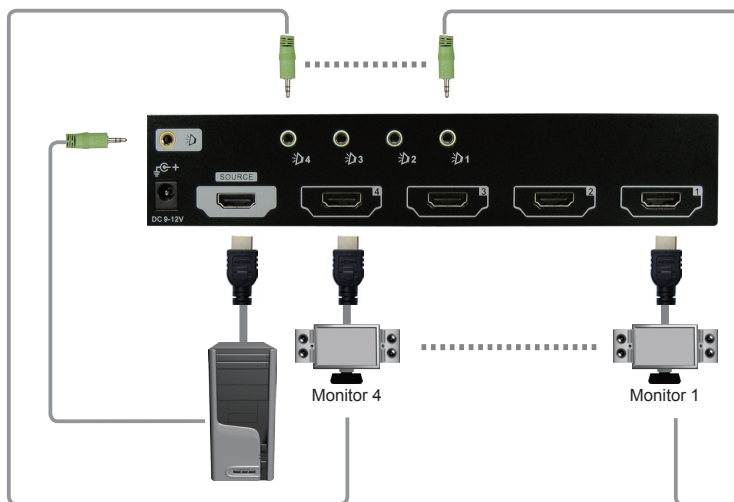

VSMA-102 / VSMA-104 / VSMA-108

2 / 4 / 8-Port HDMI Splitter w/ Audio

► Specifications

		VSMA-102	VSMA-104	VSMA-108
Number of VGA Output		2	4	8
LED Indicators	Power Video OK	Dual Color x 1	Dual Color x 1	Dual Color x 1
	Video Output	2	4	8
Max. Video Resolution		Full HD 1080p (1920 x 1080), WUXGA (1920 x 1200)		
Connectors	Input	HDMI Female x 1 Audio jack x 1 set		
	Output	HDMI Female x 2	HDMI Female x 4	HDMI Female x 8
		Audio jack x 2 / 4 / 8 sets		
Rack Mountable		N/A	Yes	Yes
Enclosure		Metal		
Power Consumption (Max.)		2.8W	4.1W	10.2W
Dimensions H x W x D (mm)		20 x 180 x 85	44 x 220 x 135	44 x 438 x 180

► Features

- Easy and affordable way to duplicate one video input to multiple HDMI outputs.
- Automatic power-save when signal input is lost.
- Cascaded operation for increased signal outputs.
- Crisp clear video images
- Support EDID, HDCP, and is Blu-ray ready for high definition display
- Support DVI / HDMI display resolutions of up to UXGA (1600 x 1200), WUXGA (1920 x 1200), Full HD 1080p (1920 x 1080)
- Rack mountable (compatible for 4 / 8-Port only)
- Support audio function for HDMI / Audio over DVI source devices
- LED indicators for signal activity monitoring
- Accurate and reliable reproduction of digital video signals without attenuation and distortion
- Compatible with most of the popular screen resolution to XGA, SXGA, UXGA, WSXGA ...Full HD, WUXGA system
- Install in seconds

► Connection Pattern

Converter (Option):
DVI-to-HDMI   HDMI-to-DVI