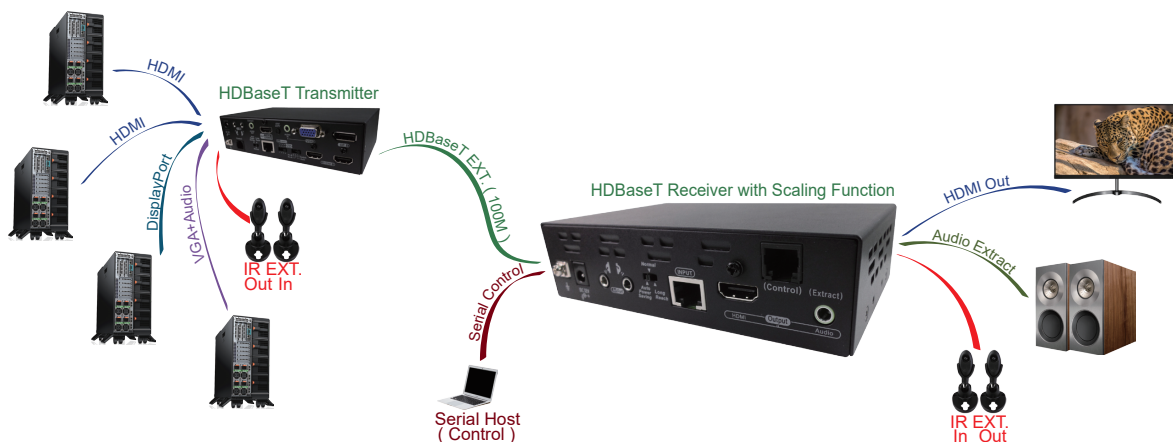

Connection Pattern

Features

- Allows Receiving the Video from The Remote Source (HDBaseT EXT.)
- Scaling Function Scales Up or Down Video to Most Popular Resolutions Up to 1080P
- Allows User to Control The Switcher Transmitter with Front Push Buttons
- HDBaseT Uncompressed Video Extension Ensures Crystal Clear Image and Low Latency
- Video Inputs Support Most Popular Resolutions Up to 1080P
- HDCP 1.4 Compliance Ensures Uninterrupted HD Video Playback
- Serial Control Allows for Extensive Control Applications
- Bidirectional IR Extension Facilitates Remote Control of Sources or TVs
- Audio Extract Function Facilitates Connection to an Audio Amplifier
- Ideal For : Office, Hubble Room, Board Room, SOHO, Smart Classroom

Product Family

Model	Video Inputs	Video Output(s)	HDBaseT EXT.		PIP/PBP
			Transmitter	Range	
EVBM-K1029R	HDMI x 1	HDMI x 1	EVBMC-1491LA1	100M	Yes
EVBM-K1027R	HDBaseT x 1	HDMI x 1 (4K Scaler)	EVBMC-1471LA1	70M	
EVBM-K1019R	HDBaseT x 1	HDMI x 1 (4K Scaler)	EVBMC-1491LA1	100M	No
EVBM-K1017R			EVBMC-1471LA1	70M	
EVBM-K110R	HDBaseT x 1	HDMI x 1 (FHD Scaler)	EVBMC-1491LA1	100M	
EVBM-K107R			EVBMC-1471LA1	70M	

Also Available : Non-Scaling Models

Paired Switcher Transmitters

Model	Video Inputs	Video Output(s)	Range	Installation	Long Reach
EVBMC-1491LA1	HDMI x 2 DisplayPort x 1 VGA+Audio x 1	HDBaseT x 1 HDMI x 1 (Local)	100M	Desktop	Yes
EVBMC-1471LA1			70M		
EVBMV-1391LA1	HDMI x 2 VGA+Audio x 1	HDBaseT x 1 HDMI x 1 (Local)	100M		
EVBMV-1371LA1			70M		
TBV-AUA0219	HDMI x 4 Mini-DP x 1 VGA+Audio x 1	HDBaseT x 1 HDMI x 1 (Local)	100M	Conference Table Connectivity Box (Under-Desk)	No
TBV-AUA0217			70M