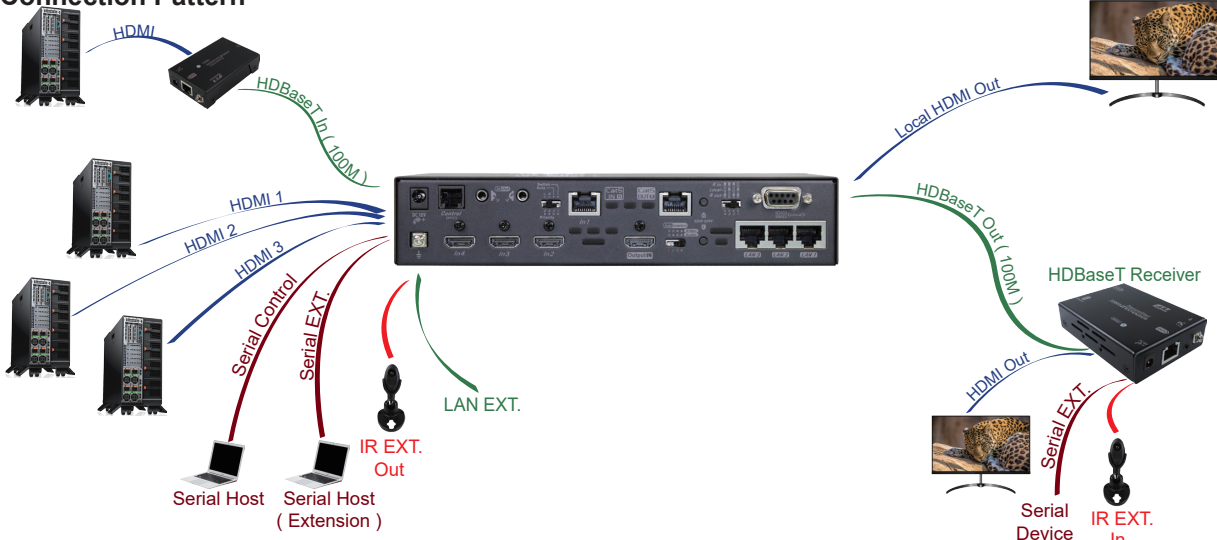

4K HDBaseT Repeater (4K HDMI Switcher) with HDMI Out, HDBaseT EXT., IR EXT., Serial EXT., LAN EXT., Auto Switch

Specifications

Model Number	Transmitter	Receiver (Available)
	EVBMN-1492X	EVBMN-110R
MAX. Resolution	3840x2160@30Hz (4:4:4) 3840x2160@60Hz (4:2:0)	
Video Inputs	HDMI x 3 RJ45 x 1 (HDBaseT)	RJ45 x 1 (HDBaseT)
Video Output	HDMI x 1 (Local) RJ45 x 1 (HDBaseT)	HDMI x 1
IR Extension	3.5mm IR Jack x 1 (In) 3.5mm IR Jack x 1 (Out)	3.5mm IR Jack x 1 (Out) 3.5mm IR Jack x 1 (In)
Serial Extension	DB9 x 1 (DCE)	DB9 x 1 (DTE)
LAN Extension	RJ45 x 3	RJ45 x 3
Serial Control	RJ11 x 1	-
EDID Management	Auto / Copy (Audio / Video EDIDs)	-
IR Control	IR Sensor x 1 (Front)	-
Auto Switch	Auto / Priority	-
Manual Switch	Push Button x 4 (Front)	-
HDCP Compliance	HDCP 1.4	
HDBaseT Interface	RJ45 x 1 (CAT.5e/6/7)	
Extension Range	MAX. 70M@4K, 100M@1080P (-1492X)	
Power Supply	DC 12V (PoC)	DC 12V (PoC)
Operation Environment	0~40°C, Humidity<80%	
Storage Temperature	-20~60°C	
Material	Metal	Metal
H x W x D (mm)	35 x 190 x 125	360x 140 x 85
Weight (g)	1050	435

Overview

4K HDBaseT Repeater (HDMI Switcher), EVBMN-1492X, Allows Auto Switch from 4 Video Inputs and Sending the Video to Both the Local Display and the Remote Display (HDBaseT EXT.)

Connection Pattern